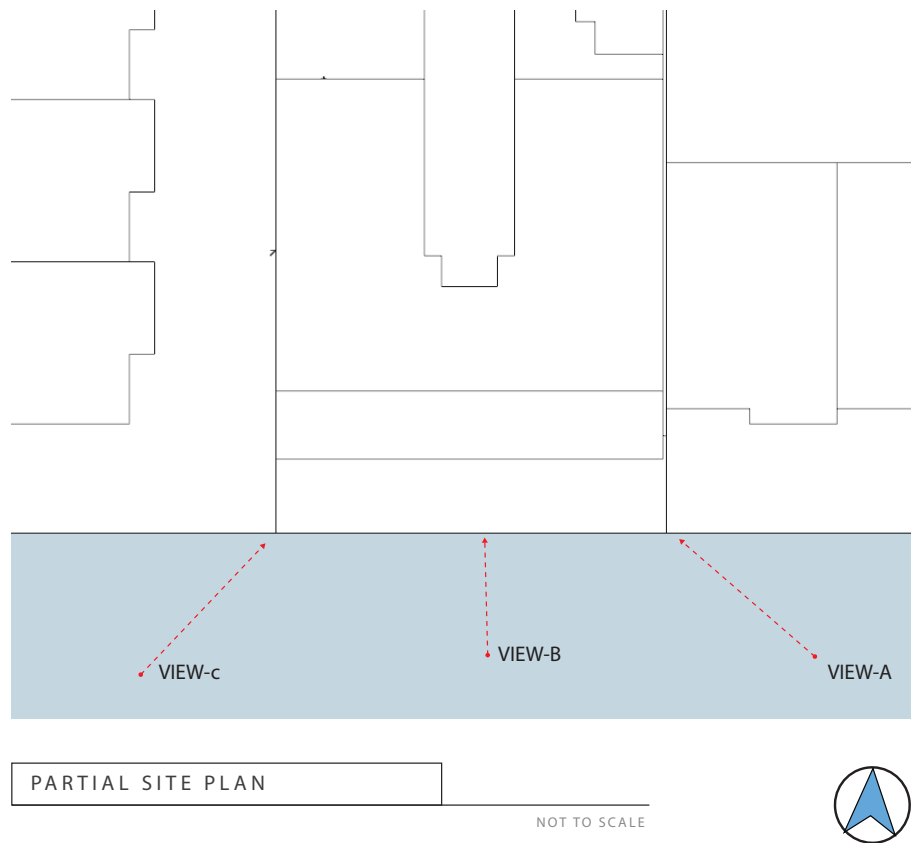

# 4336-4326 IRVING ST, SF, CA 94122 STREET PERSPECTIVE ANALYSIS

VIEW-A

VIEW-B

VIEW-C